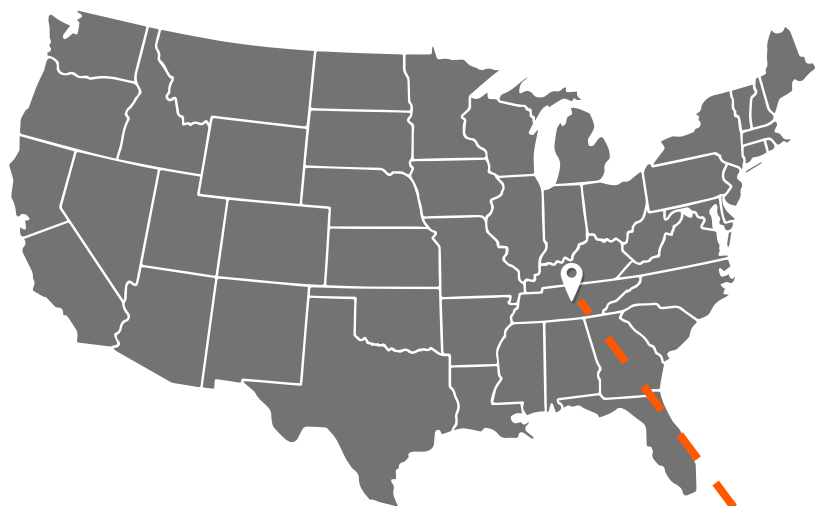

Eagles Academy Nashville Womens Open Tour

● WHO

Eagles Academy Nashville
An affiliate of Missionary Athletes Internation (MAI).

● WHEN

Pre-tour training camp in Nashville, TN May 23-26, 2020
Women's Open Tour to Limeira, Brazil May 27-June 6, 2020

● WHERE

Nashville, TN and Limeira, Brazil

● WHAT

Women's Open Tour is for current and recently graduated female college soccer players. Tour will include high-level training sessions, games against quality opponents (in both Nashville and Brazil), Sports Ministry Training & Bible study, small group / intentional community building, and experiencing a new culture.